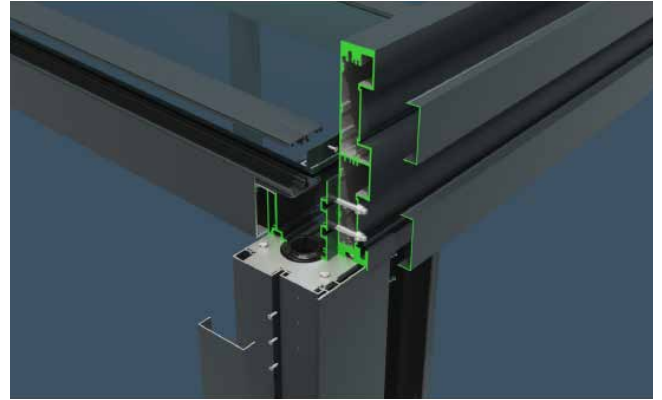

Technical Drawings

PRODUCT DETAIL

Material List & Component Information

1. The veranda wall plate is an extruded aluminium profile which fixes to the wall or steel bracket.
2. This veranda is available with 6mm Clear Toughened Glass, with tinted or coloured options available as upgrades.
3. This veranda uses our gasketed 6mm glass roof system, which is constructed from T6 grade structural aluminium frame.
4. The frame of the veranda is made from aluminium profiles with 150x150mm posts. The frame is powder-coated with two colours available as standard.

Please note: This is a standardised product data sheet and is subject to change depending on individual cases, or site specific surveys. Specific drawings are available upon request or on receipt of an order.