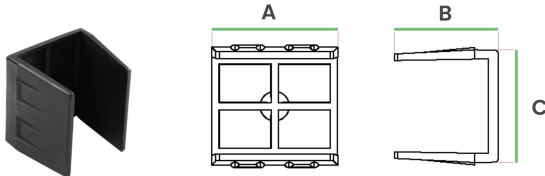

HydroCell Crate [620KN/m²]

HydroCell Crate [HCC60]

Dimensions (mm)

A	B	C
1000	500	400

HydroCell Clip [HCC]

Dimensions (mm)

A	B	C
34.5	30	32.5

HydroCell Crate Connection [HCCT]

Dimensions (mm)

A	B	C
31.5	149	33.5

HydroCell Shear Connection [HCSC]

Dimensions (mm)

A	B
40	40

*HydroCell Crate