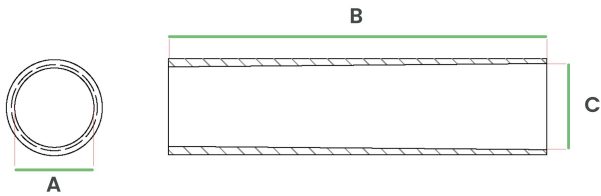

HydroCell Crate [620KN/m²]

HydroCell Crate [HCC60]

Dimensions (mm)

A	B	C
1000	500	400

HydroCell Clip [HCC]

Dimensions (mm)

A	B	C
34.5	30	32.5

HydroCell Crate Connection [HCCT]

Dimensions (mm)

A	B	C
31.5	149	33.5

HydroCell Shear Connection [HCSC]

Dimensions (mm)

A	B
40	40

*HydroCell Crate