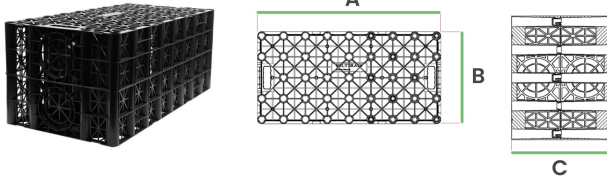

HydroCell Crate [620KN/m²]

HydroCell Crate [HCC60]

Dimensions (mm)

A	B	C
1000	500	400

HydroCell Clip [HCC]

Dimensions (mm)

A	B	C
34.5	30	32.5

HydroCell Crate Connection [HCCT]

Dimensions (mm)

A	B	C
31.5	149	33.5

HydroCell Shear Connection [HCSC]

Dimensions (mm)

A	B
40	40

*HydroCell Crate