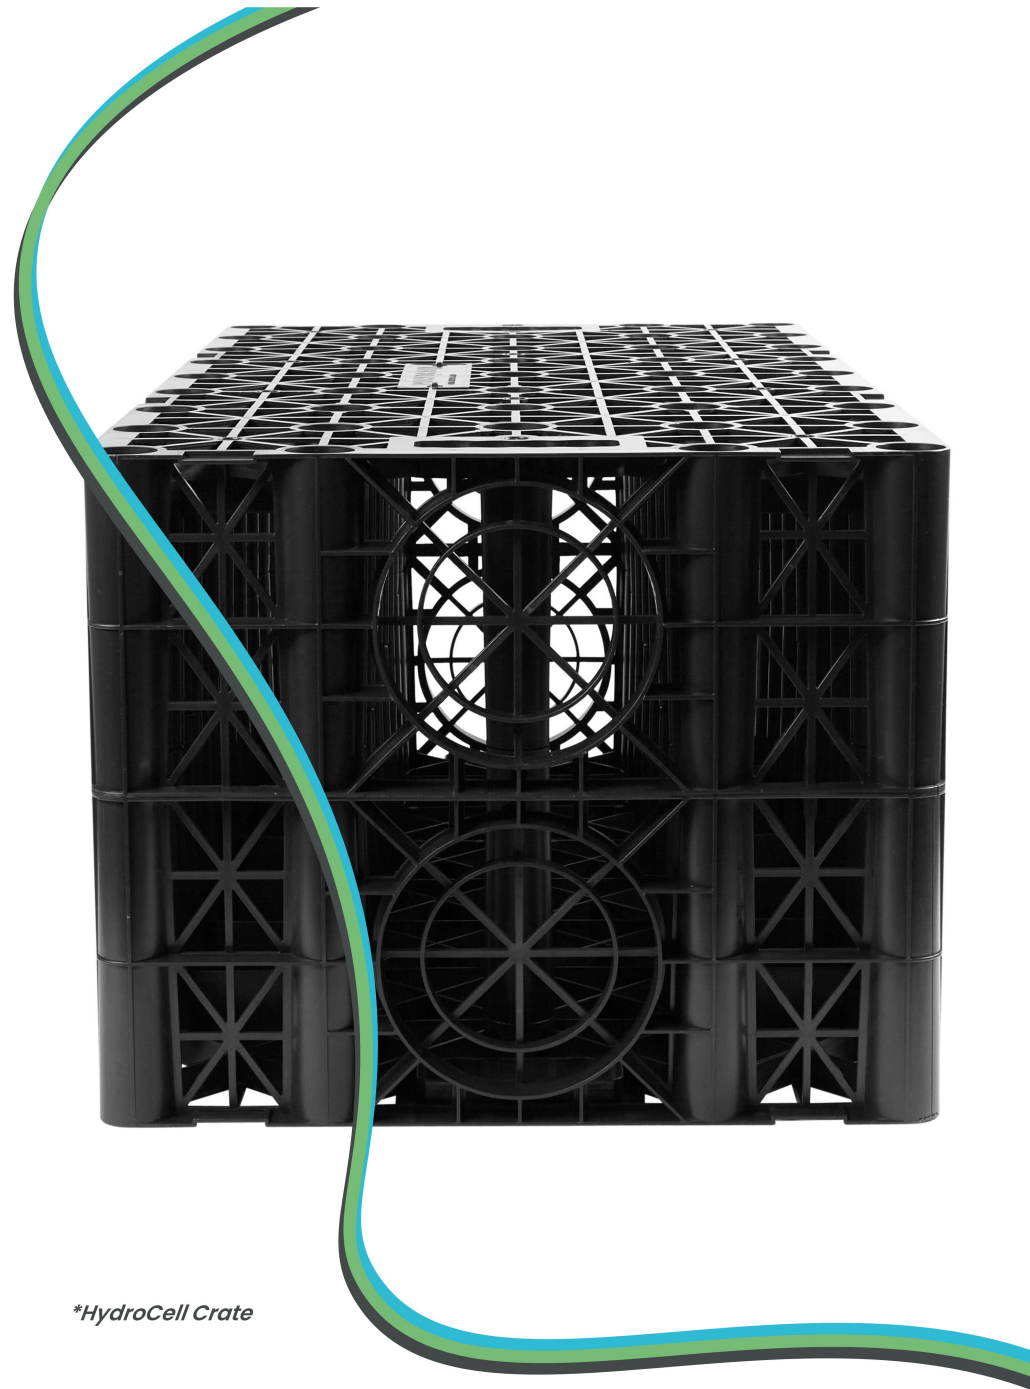

Dimensions (mm)

A	B	C
31.5	149	33.5

HydroCell Shear Connection [HCSC]

Dimensions (mm)

A	B
40	40

*HydroCell Crate