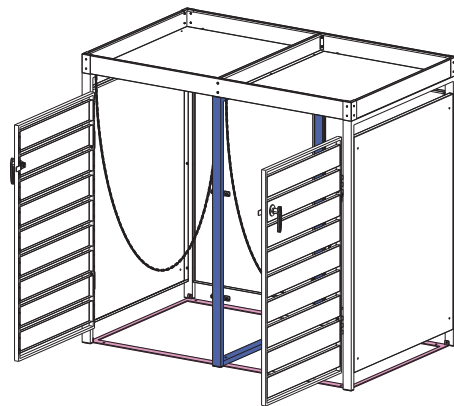

## Installation Guide

ECOBPCD – Bin Storage with Planter, Charcoal, Double

ECOBPWD – Bin Storage with Planter, Charcoal and Woodgrain, Double

<p>Ax1</p> 	<p>Bx1</p> 	<p>Cx1</p> 	<p>Dx1</p> 	<p>Ex2</p> 	
<p>Fx1</p> 	<p>Gx1</p> 	<p>Hx1</p> 	<p>Ix1</p> 	<p>Jx2</p> 	<p>Kx2</p> 
<p>Lx1</p> 	<p>Mx2</p> 	<p>Nx6</p> 	<p>Ox33</p>  <p>M4x10mm</p>	<p>Px4</p> 	<p>Qx30</p>  <p>M4x14mm</p>
<p>Rx6</p>  <p>M4x20mm</p>	<p>Sx4</p> 	<p>Tx1</p> 	<p>Ux4</p> 	<p>Vx6</p> 	<p>Wx1</p> 

If you want to connect another bin storage please use part P, R and S.

STEP 1

STEP 2

STEP 3

STEP 4

STEP 5

STEP 6

STEP 7