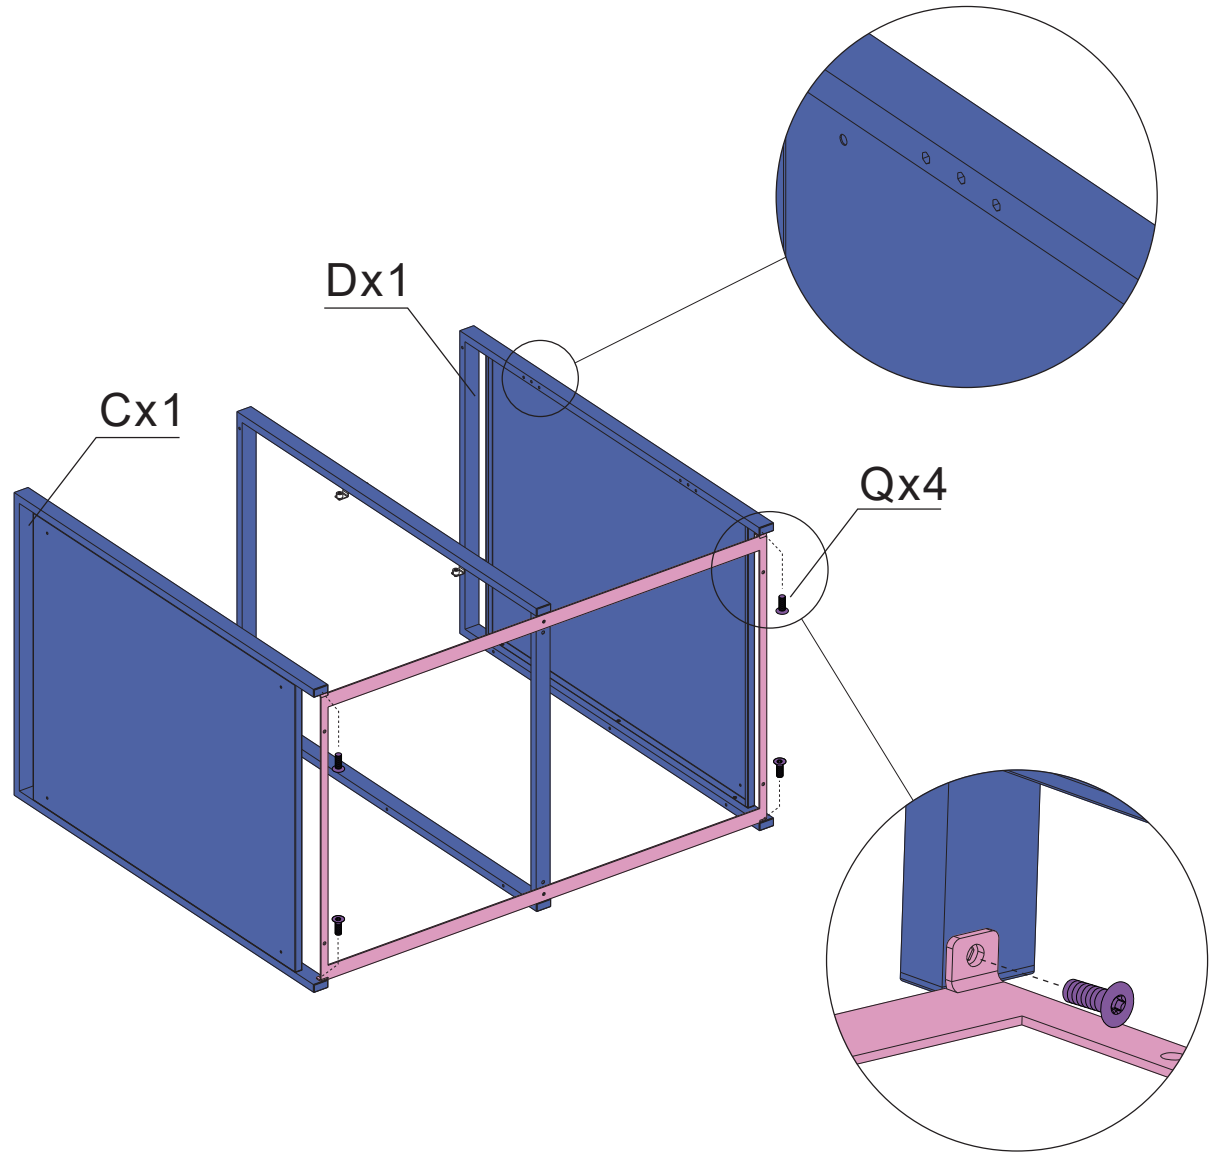

## Installation Guide

ECOBPCD – Bin Storage with Planter, Charcoal, Double

ECOBPWD – Bin Storage with Planter, Charcoal and Woodgrain, Double

<p>Ax1</p> 	<p>Bx1</p> 	<p>Cx1</p> 	<p>Dx1</p> 	<p>Ex2</p> 	
<p>Fx1</p> 	<p>Gx1</p> 	<p>Hx1</p> 	<p>Ix1</p> 	<p>Jx2</p> 	<p>Kx2</p> 
<p>Lx1</p> 	<p>Mx2</p> 	<p>Nx6</p> 	<p>Ox33</p>  <p>M4x10mm</p>	<p>Px4</p> 	<p>Qx30</p>  <p>M4x14mm</p>
<p>Rx6</p>  <p>M4x20mm</p>	<p>Sx4</p> 	<p>Tx1</p> 	<p>Ux4</p> 	<p>Vx6</p> 	<p>Wx1</p> 

If you want to connect another bin storage please use part P, R and S.

STEP 1

STEP 2

STEP 3

STEP 4

STEP 5

STEP 6

STEP 7