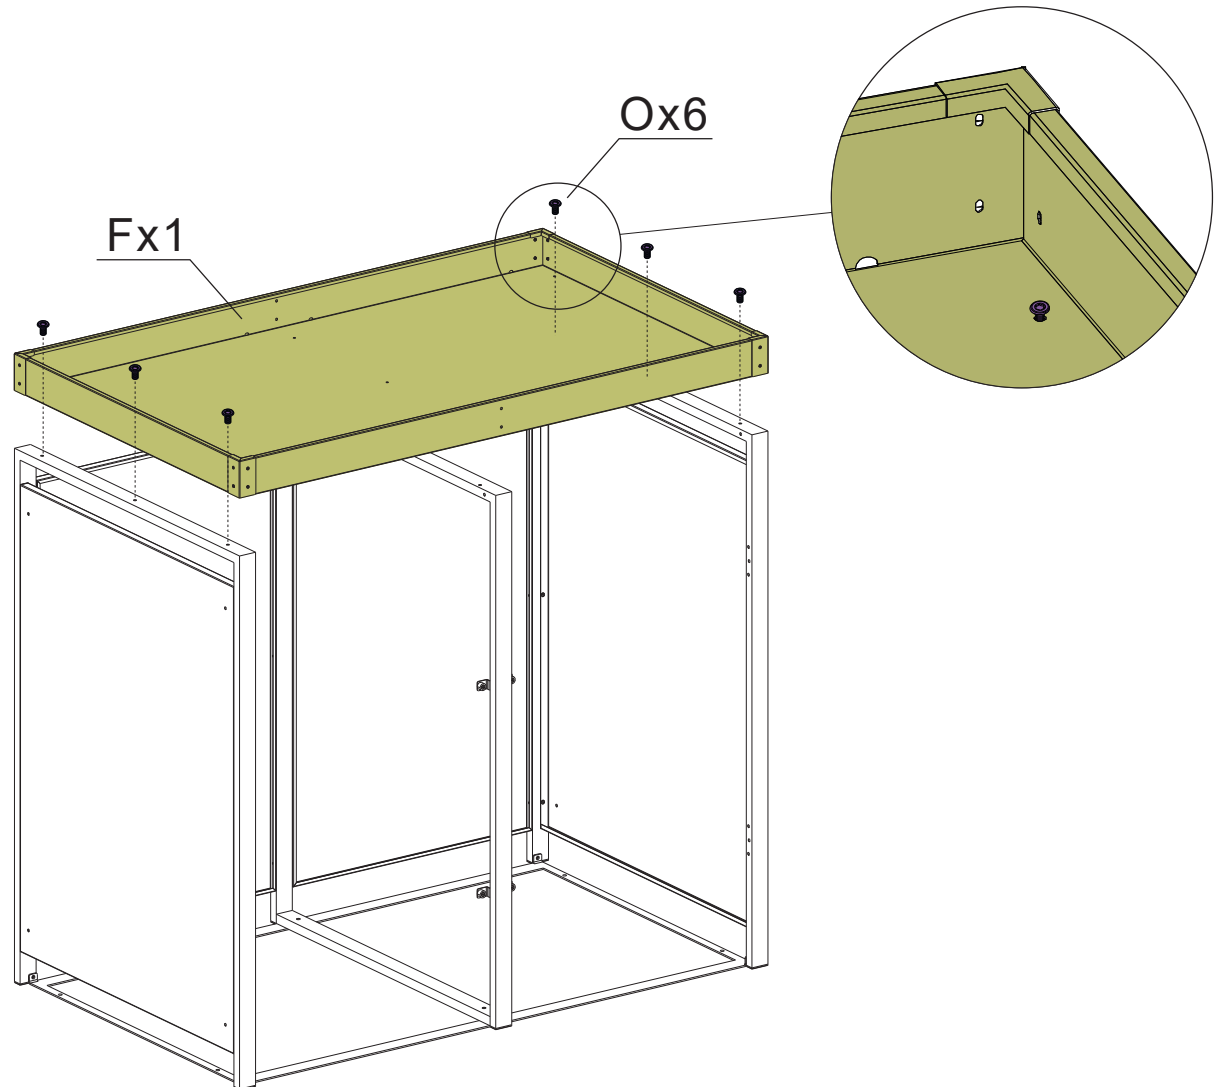

## Installation Guide

ECOBPCD – Bin Storage with Planter, Charcoal, Double

ECOBPWD – Bin Storage with Planter, Charcoal and Woodgrain, Double

<p>Ax1</p> 	<p>Bx1</p> 	<p>Cx1</p> 	<p>Dx1</p> 	<p>Ex2</p> 	
<p>Fx1</p> 	<p>Gx1</p> 	<p>Hx1</p> 	<p>Ix1</p> 	<p>Jx2</p> 	<p>Kx2</p> 
<p>Lx1</p> 	<p>Mx2</p> 	<p>Nx6</p> 	<p>Ox33</p>  <p>M4x10mm</p>	<p>Px4</p> 	<p>Qx30</p>  <p>M4x14mm</p>
<p>Rx6</p>  <p>M4x20mm</p>	<p>Sx4</p> 	<p>Tx1</p> 	<p>Ux4</p> 	<p>Vx6</p> 	<p>Wx1</p> 

If you want to connect another bin storage please use part P, R and S.

STEP 1

STEP 2

STEP 3

STEP 4

STEP 5

STEP 6

STEP 7