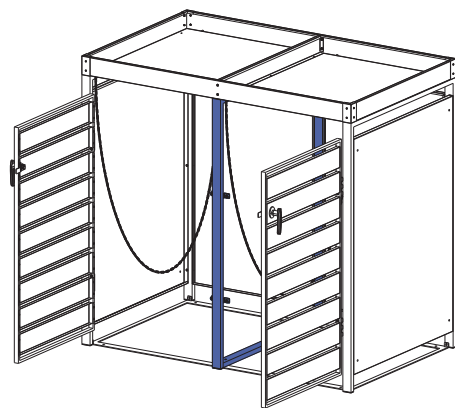

## Installation Guide

ECOBPCD – Bin Storage with Planter, Charcoal, Double

ECOBPWD – Bin Storage with Planter, Charcoal and Woodgrain, Double

<p>Ax1</p> 	<p>Bx1</p> 	<p>Cx1</p> 	<p>Dx1</p> 	<p>Ex2</p> 	
<p>Fx1</p> 	<p>Gx1</p> 	<p>Hx1</p> 	<p>Ix1</p> 	<p>Jx2</p> 	<p>Kx2</p> 
<p>Lx1</p> 	<p>Mx2</p> 	<p>Nx6</p> 	<p>Ox33</p>  <p>M4x10mm</p>	<p>Px4</p> 	<p>Qx30</p>  <p>M4x14mm</p>
<p>Rx6</p>  <p>M4x20mm</p>	<p>Sx4</p> 	<p>Tx1</p> 	<p>Ux4</p> 	<p>Vx6</p> 	<p>Wx1</p> 

If you want to connect another bin storage please use part P, R and S.

STEP 1

STEP 2

STEP 3

STEP 4

STEP 5

STEP 6

STEP 7