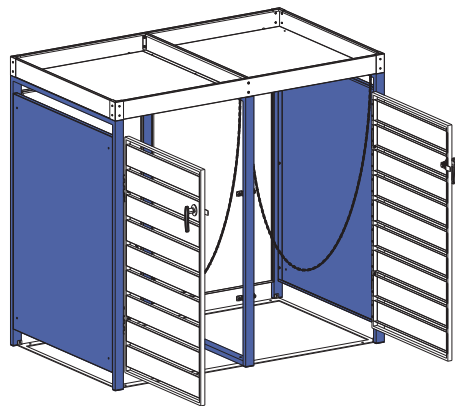

## Installation Guide

ECOBPCD – Bin Storage with Planter, Charcoal, Double

ECOBPWD – Bin Storage with Planter, Charcoal and Woodgrain, Double

<p>Ax1</p> 	<p>Bx1</p> 	<p>Cx1</p> 	<p>Dx1</p> 	<p>Ex2</p> 	
<p>Fx1</p> 	<p>Gx1</p> 	<p>Hx1</p> 	<p>Ix1</p> 	<p>Jx2</p> 	<p>Kx2</p> 
<p>Lx1</p> 	<p>Mx2</p> 	<p>Nx6</p> 	<p>Ox33</p>  <p>M4x10mm</p>	<p>Px4</p> 	<p>Qx30</p>  <p>M4x14mm</p>
<p>Rx6</p>  <p>M4x20mm</p>	<p>Sx4</p> 	<p>Tx1</p> 	<p>Ux4</p> 	<p>Vx6</p> 	<p>Wx1</p> 

If you want to connect another bin storage please use part P, R and S.

STEP 1

STEP 2

STEP 3

STEP 4

STEP 5

STEP 6

STEP 7