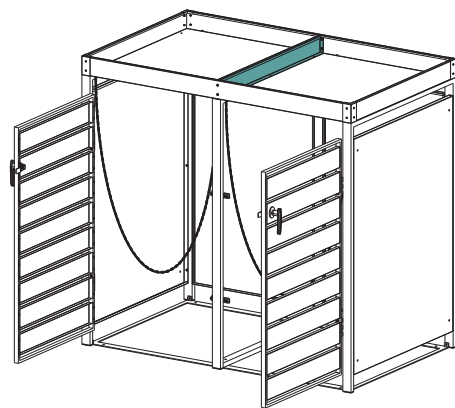

## Installation Guide

ECOBPCD – Bin Storage with Planter, Charcoal, Double

ECOBPWD – Bin Storage with Planter, Charcoal and Woodgrain, Double

<p>Ax1</p> 	<p>Bx1</p> 	<p>Cx1</p> 	<p>Dx1</p> 	<p>Ex2</p> 	
<p>Fx1</p> 	<p>Gx1</p> 	<p>Hx1</p> 	<p>Ix1</p> 	<p>Jx2</p> 	<p>Kx2</p> 
<p>Lx1</p> 	<p>Mx2</p> 	<p>Nx6</p> 	<p>Ox33</p>  <p>M4x10mm</p>	<p>Px4</p> 	<p>Qx30</p>  <p>M4x14mm</p>
<p>Rx6</p>  <p>M4x20mm</p>	<p>Sx4</p> 	<p>Tx1</p> 	<p>Ux4</p> 	<p>Vx6</p> 	<p>Wx1</p> 

If you want to connect another bin storage please use part P, R and S.

STEP 1

STEP 2

STEP 3

STEP 4

STEP 5

STEP 6

STEP 7