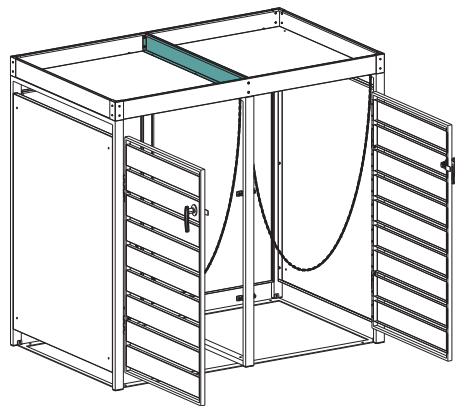

## Installation Guide

ECOBPCD – Bin Storage with Planter, Charcoal, Double

ECOBPWD – Bin Storage with Planter, Charcoal and Woodgrain, Double

<p>Ax1</p> 	<p>Bx1</p> 	<p>Cx1</p> 	<p>Dx1</p> 	<p>Ex2</p> 	
<p>Fx1</p> 	<p>Gx1</p> 	<p>Hx1</p> 	<p>Ix1</p> 	<p>Jx2</p> 	<p>Kx2</p> 
<p>Lx1</p> 	<p>Mx2</p> 	<p>Nx6</p> 	<p>Ox33</p>  <p>M4x10mm</p>	<p>Px4</p> 	<p>Qx30</p>  <p>M4x14mm</p>
<p>Rx6</p>  <p>M4x20mm</p>	<p>Sx4</p> 	<p>Tx1</p> 	<p>Ux4</p> 	<p>Vx6</p> 	<p>Wx1</p> 

If you want to connect another bin storage please use part P, R and S.

STEP 1

STEP 2

STEP 3

STEP 4

STEP 5

STEP 6

STEP 7