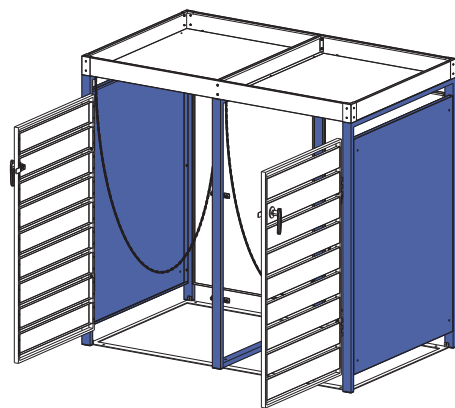

## Installation Guide

ECOBPCD – Bin Storage with Planter, Charcoal, Double

ECOBPWD – Bin Storage with Planter, Charcoal and Woodgrain, Double

<p>Ax1</p> 	<p>Bx1</p> 	<p>Cx1</p> 	<p>Dx1</p> 	<p>Ex2</p> 	
<p>Fx1</p> 	<p>Gx1</p> 	<p>Hx1</p> 	<p>Ix1</p> 	<p>Jx2</p> 	<p>Kx2</p> 
<p>Lx1</p> 	<p>Mx2</p> 	<p>Nx6</p> 	<p>Ox33</p>  <p>M4x10mm</p>	<p>Px4</p> 	<p>Qx30</p>  <p>M4x14mm</p>
<p>Rx6</p>  <p>M4x20mm</p>	<p>Sx4</p> 	<p>Tx1</p> 	<p>Ux4</p> 	<p>Vx6</p> 	<p>Wx1</p> 

If you want to connect another bin storage please use part P, R and S.

STEP 1

STEP 2

STEP 3

STEP 4

STEP 5

STEP 6

STEP 7