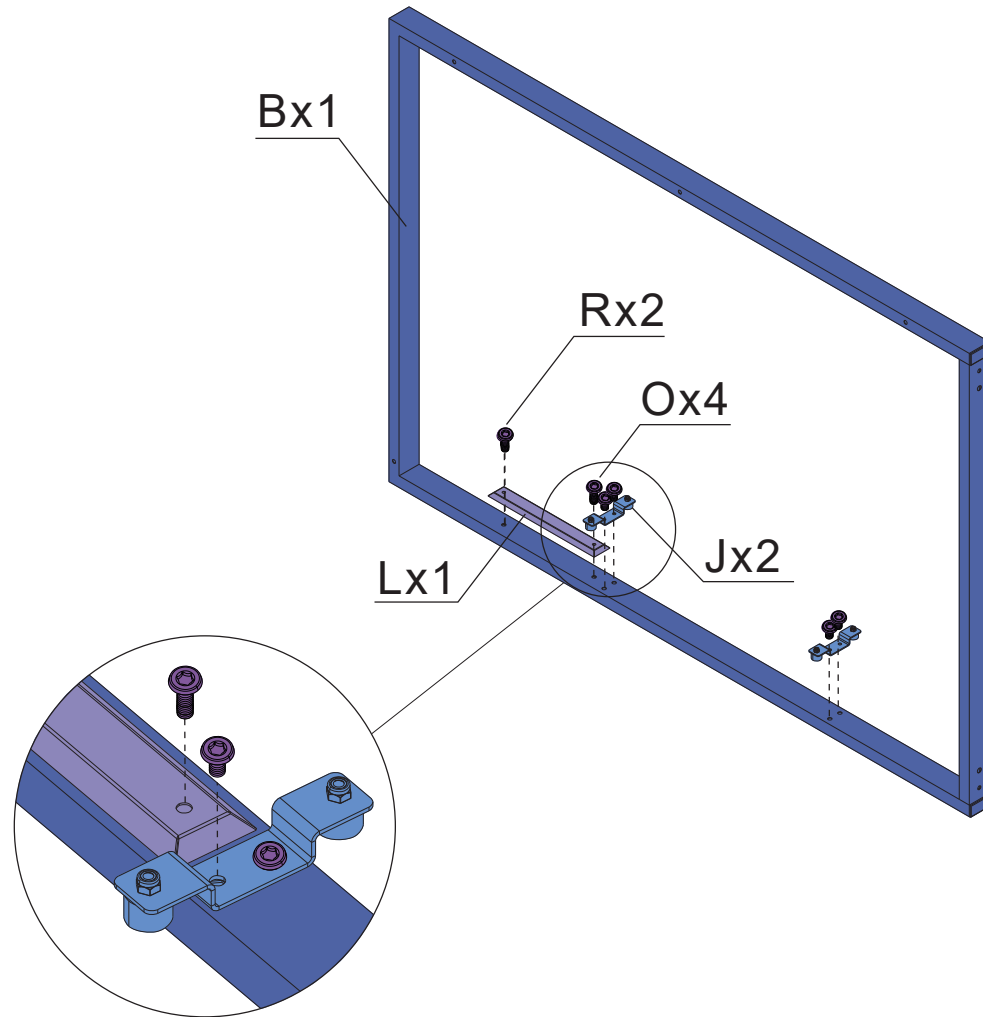

## Installation Guide

ECOBPCD – Bin Storage with Planter, Charcoal, Double

ECOBPWD – Bin Storage with Planter, Charcoal and Woodgrain, Double

<p>Ax1</p> 	<p>Bx1</p> 	<p>Cx1</p> 	<p>Dx1</p> 	<p>Ex2</p> 	
<p>Fx1</p> 	<p>Gx1</p> 	<p>Hx1</p> 	<p>Ix1</p> 	<p>Jx2</p> 	<p>Kx2</p> 
<p>Lx1</p> 	<p>Mx2</p> 	<p>Nx6</p> 	<p>Ox33</p>  <p>M4x10mm</p>	<p>Px4</p> 	<p>Qx30</p>  <p>M4x14mm</p>
<p>Rx6</p>  <p>M4x20mm</p>	<p>Sx4</p> 	<p>Tx1</p> 	<p>Ux4</p> 	<p>Vx6</p> 	<p>Wx1</p> 

If you want to connect another bin storage please use part P, R and S.

STEP 1

STEP 2

STEP 3

STEP 4

STEP 5

STEP 6

STEP 7