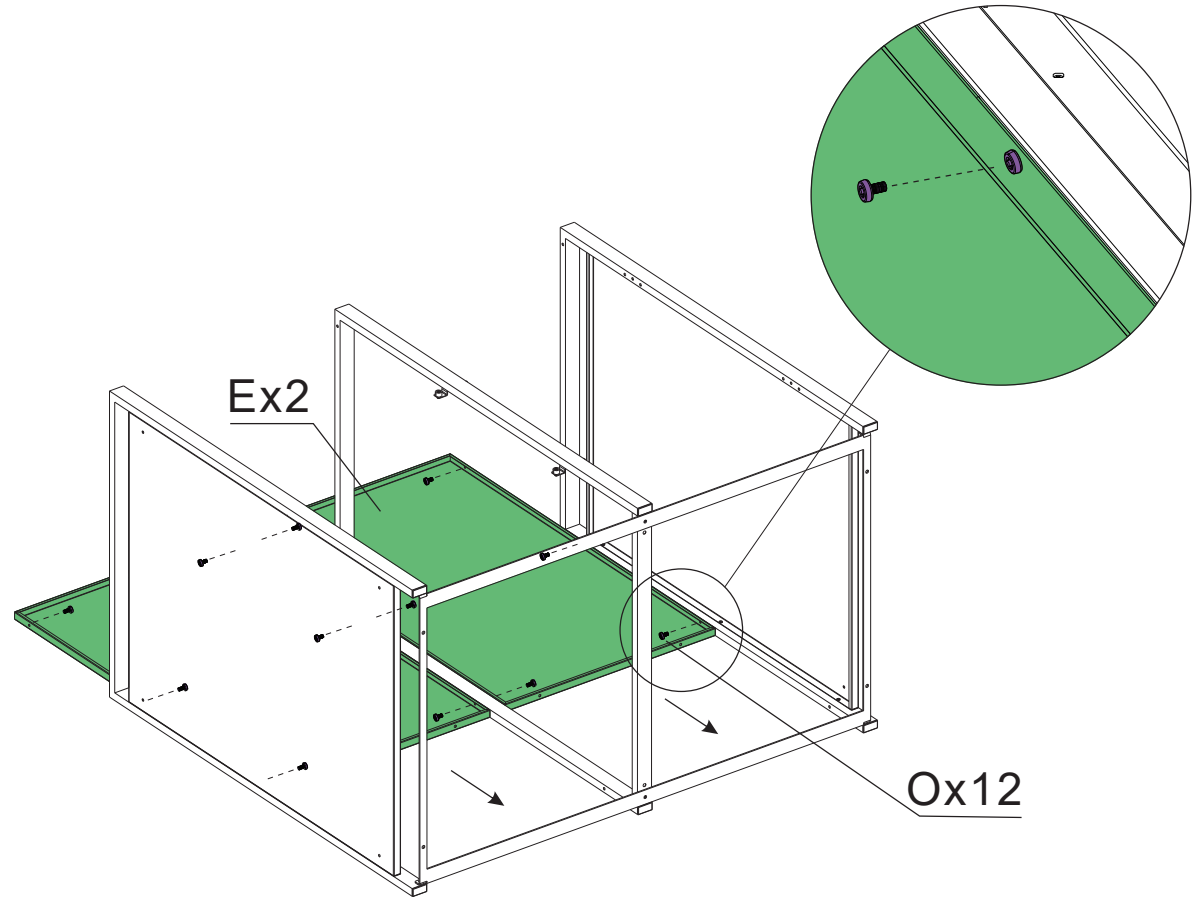

## Installation Guide

ECOBPCD – Bin Storage with Planter, Charcoal, Double

ECOBPWD – Bin Storage with Planter, Charcoal and Woodgrain, Double

<p>Ax1</p> 	<p>Bx1</p> 	<p>Cx1</p> 	<p>Dx1</p> 	<p>Ex2</p> 	
<p>Fx1</p> 	<p>Gx1</p> 	<p>Hx1</p> 	<p>Ix1</p> 	<p>Jx2</p> 	<p>Kx2</p> 
<p>Lx1</p> 	<p>Mx2</p> 	<p>Nx6</p> 	<p>Ox33</p>  <p>M4x10mm</p>	<p>Px4</p> 	<p>Qx30</p>  <p>M4x14mm</p>
<p>Rx6</p>  <p>M4x20mm</p>	<p>Sx4</p> 	<p>Tx1</p> 	<p>Ux4</p> 	<p>Vx6</p> 	<p>Wx1</p> 

If you want to connect another bin storage please use part P, R and S.

STEP 1

STEP 2

STEP 3

STEP 4

STEP 5

STEP 6

STEP 7