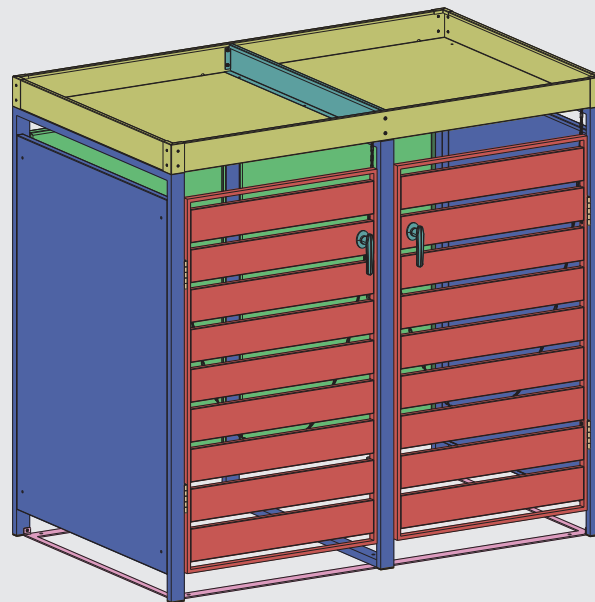

## Installation Guide

ECOBPCD – Bin Storage with Planter, Charcoal, Double

ECOBPWD – Bin Storage with Planter, Charcoal and Woodgrain, Double

<p>Ax1</p> 	<p>Bx1</p> 	<p>Cx1</p> 	<p>Dx1</p> 	<p>Ex2</p> 	
<p>Fx1</p> 	<p>Gx1</p> 	<p>Hx1</p> 	<p>Ix1</p> 	<p>Jx2</p> 	<p>Kx2</p> 
<p>Lx1</p> 	<p>Mx2</p> 	<p>Nx6</p> 	<p>Ox33</p>  <p>M4x10mm</p>	<p>Px4</p> 	<p>Qx30</p>  <p>M4x14mm</p>
<p>Rx6</p>  <p>M4x20mm</p>	<p>Sx4</p> 	<p>Tx1</p> 	<p>Ux4</p> 	<p>Vx6</p> 	<p>Wx1</p> 

If you want to connect another bin storage please use part P, R and S.

STEP 1

STEP 2

STEP 3

STEP 4

STEP 5

STEP 6

STEP 7