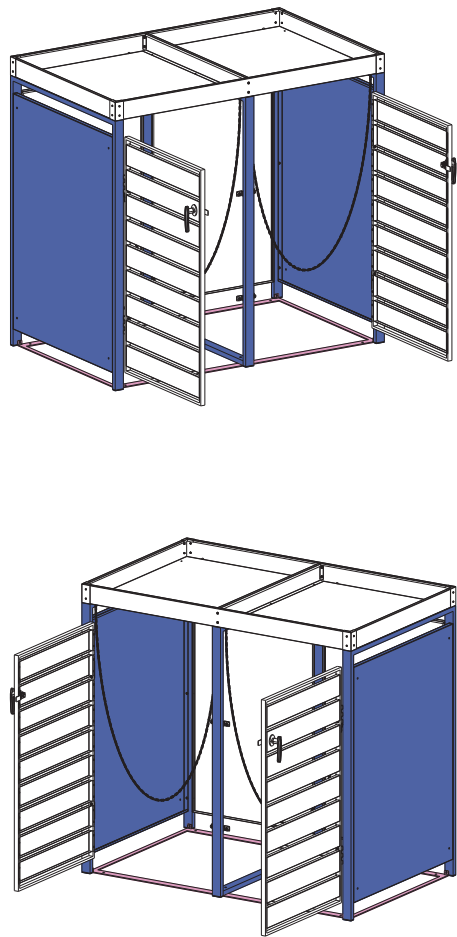

## Installation Guide

ECOBPCD – Bin Storage with Planter, Charcoal, Double

ECOBPWD – Bin Storage with Planter, Charcoal and Woodgrain, Double

<p>Ax1</p> 	<p>Bx1</p> 	<p>Cx1</p> 	<p>Dx1</p> 	<p>Ex2</p> 	
<p>Fx1</p> 	<p>Gx1</p> 	<p>Hx1</p> 	<p>Ix1</p> 	<p>Jx2</p> 	<p>Kx2</p> 
<p>Lx1</p> 	<p>Mx2</p> 	<p>Nx6</p> 	<p>Ox33</p>  <p>M4x10mm</p>	<p>Px4</p> 	<p>Qx30</p>  <p>M4x14mm</p>
<p>Rx6</p>  <p>M4x20mm</p>	<p>Sx4</p> 	<p>Tx1</p> 	<p>Ux4</p> 	<p>Vx6</p> 	<p>Wx1</p> 

If you want to connect another bin storage please use part P, R and S.

STEP 1

STEP 2

STEP 3

STEP 4

STEP 5

STEP 6

STEP 7