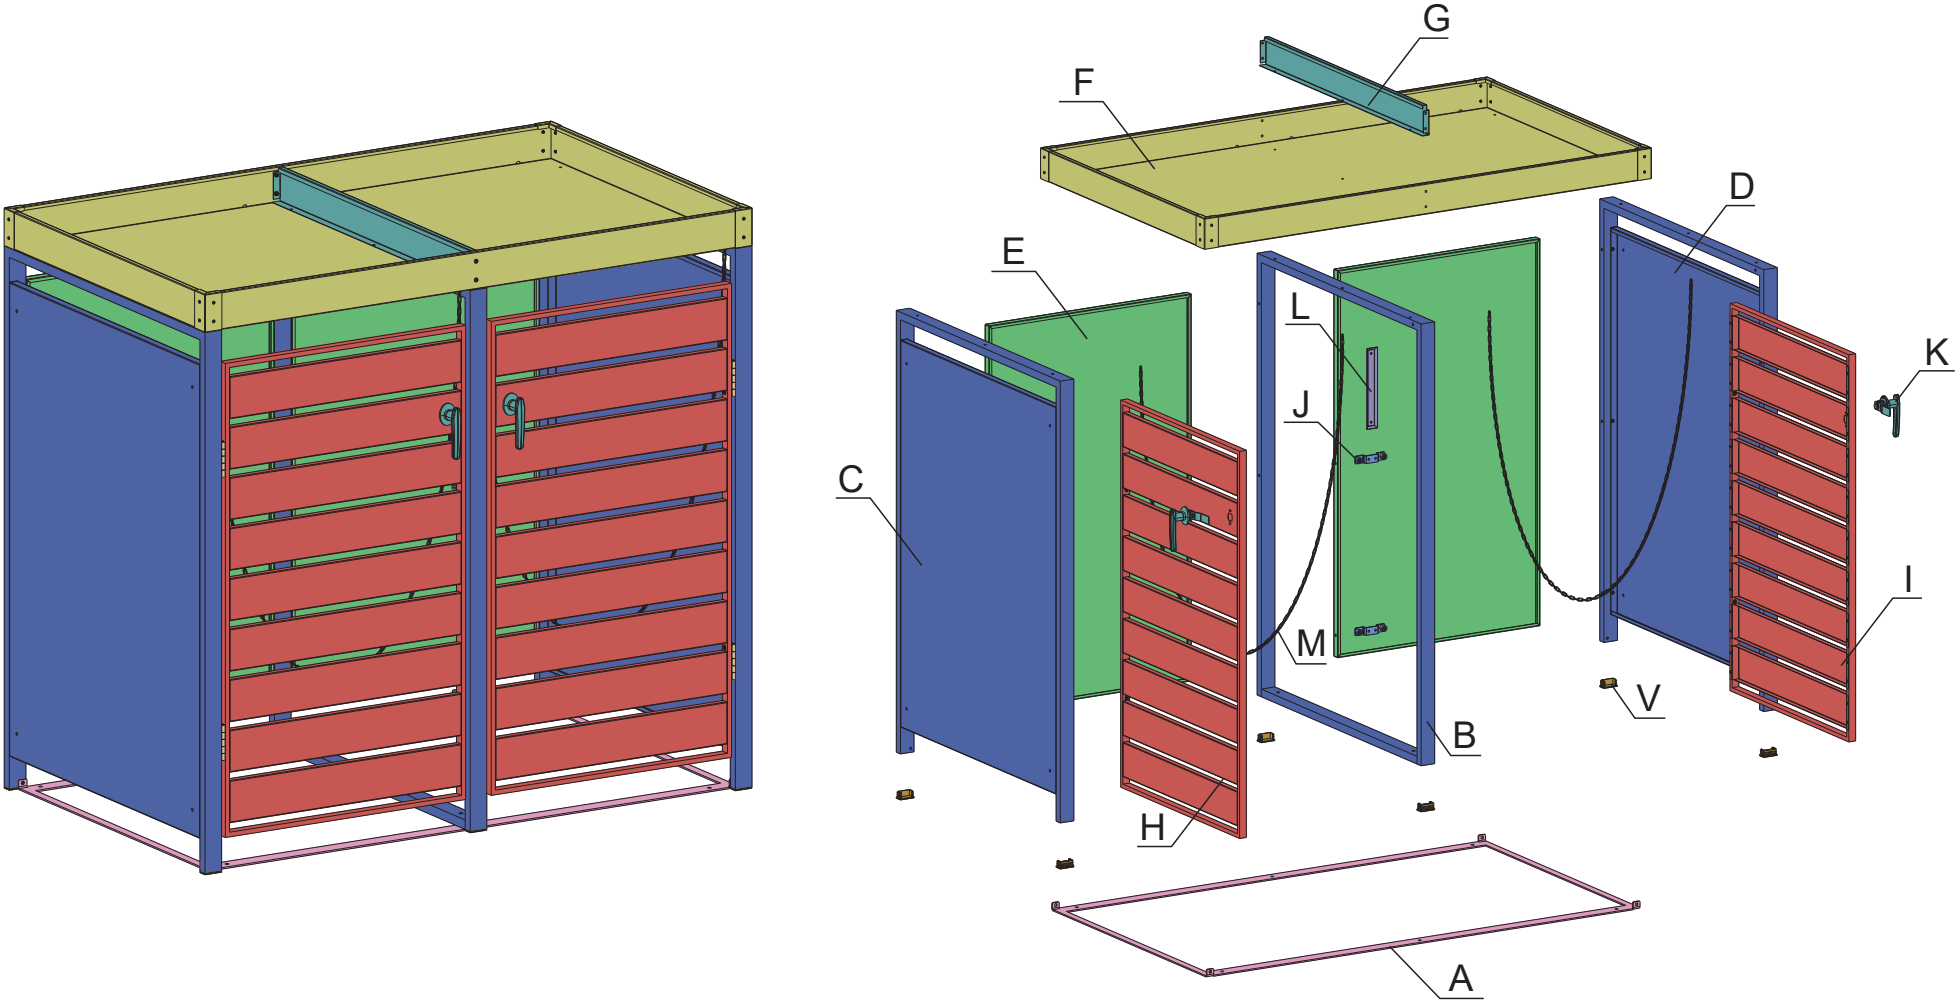

## Installation Guide

ECOBPCD – Bin Storage with Planter, Charcoal, Double

ECOBPWD – Bin Storage with Planter, Charcoal and Woodgrain, Double

<p>Ax1</p> 	<p>Bx1</p> 	<p>Cx1</p> 	<p>Dx1</p> 	<p>Ex2</p> 	
<p>Fx1</p> 	<p>Gx1</p> 	<p>Hx1</p> 	<p>Ix1</p> 	<p>Jx2</p> 	<p>Kx2</p> 
<p>Lx1</p> 	<p>Mx2</p> 	<p>Nx6</p> 	<p>Ox33</p>  <p>M4x10mm</p>	<p>Px4</p> 	<p>Qx30</p>  <p>M4x14mm</p>
<p>Rx6</p>  <p>M4x20mm</p>	<p>Sx4</p> 	<p>Tx1</p> 	<p>Ux4</p> 	<p>Vx6</p> 	<p>Wx1</p> 

If you want to connect another bin storage please use part P, R and S.

STEP 1

STEP 2

STEP 3

STEP 4

STEP 5

STEP 6

STEP 7