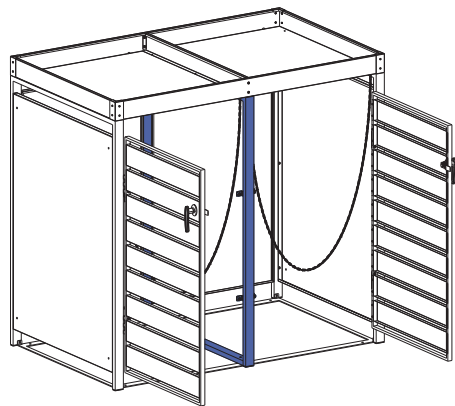

## Installation Guide

ECOBPCD – Bin Storage with Planter, Charcoal, Double

ECOBPWD – Bin Storage with Planter, Charcoal and Woodgrain, Double

<p>Ax1</p> 	<p>Bx1</p> 	<p>Cx1</p> 	<p>Dx1</p> 	<p>Ex2</p> 	
<p>Fx1</p> 	<p>Gx1</p> 	<p>Hx1</p> 	<p>Ix1</p> 	<p>Jx2</p> 	<p>Kx2</p> 
<p>Lx1</p> 	<p>Mx2</p> 	<p>Nx6</p> 	<p>Ox33</p>  <p>M4x10mm</p>	<p>Px4</p> 	<p>Qx30</p>  <p>M4x14mm</p>
<p>Rx6</p>  <p>M4x20mm</p>	<p>Sx4</p> 	<p>Tx1</p> 	<p>Ux4</p> 	<p>Vx6</p> 	<p>Wx1</p> 

If you want to connect another bin storage please use part P, R and S.

STEP 1

STEP 2

STEP 3

STEP 4

STEP 5

STEP 6

STEP 7