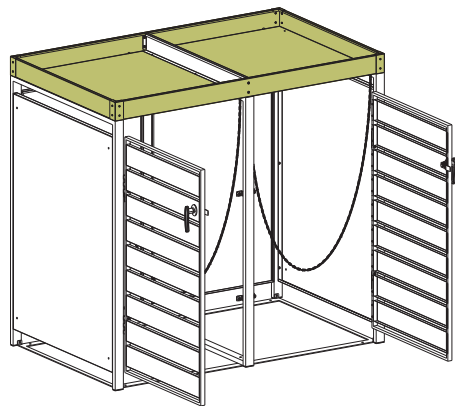

## Installation Guide

ECOBPCD – Bin Storage with Planter, Charcoal, Double

ECOBPWD – Bin Storage with Planter, Charcoal and Woodgrain, Double

<p>Ax1</p> 	<p>Bx1</p> 	<p>Cx1</p> 	<p>Dx1</p> 	<p>Ex2</p> 	
<p>Fx1</p> 	<p>Gx1</p> 	<p>Hx1</p> 	<p>Ix1</p> 	<p>Jx2</p> 	<p>Kx2</p> 
<p>Lx1</p> 	<p>Mx2</p> 	<p>Nx6</p> 	<p>Ox33</p>  <p>M4x10mm</p>	<p>Px4</p> 	<p>Qx30</p>  <p>M4x14mm</p>
<p>Rx6</p>  <p>M4x20mm</p>	<p>Sx4</p> 	<p>Tx1</p> 	<p>Ux4</p> 	<p>Vx6</p> 	<p>Wx1</p> 

If you want to connect another bin storage please use part P, R and S.

STEP 1

STEP 2

STEP 3

STEP 4

STEP 5

STEP 6

STEP 7