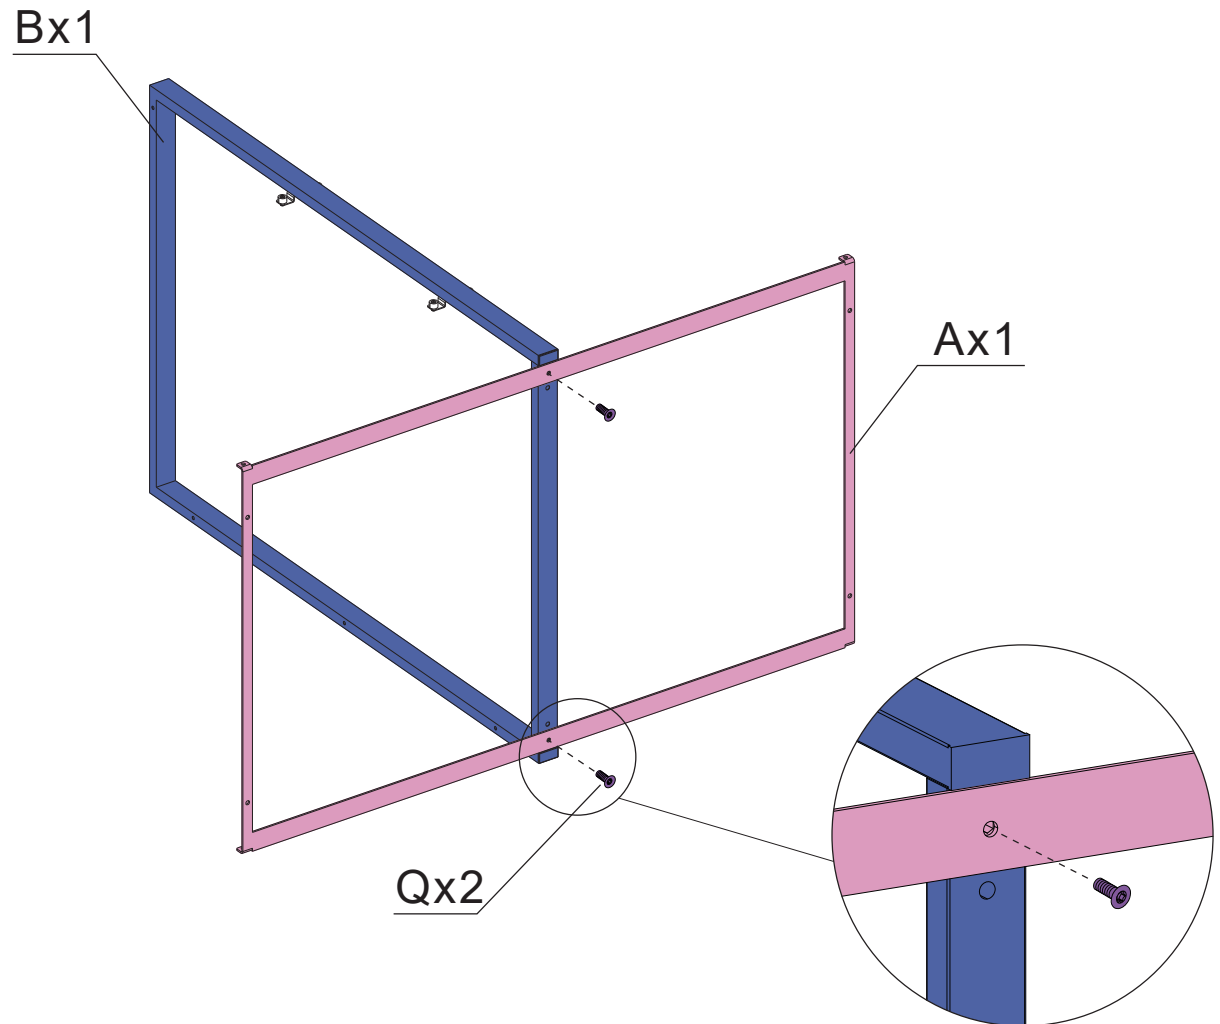

## Installation Guide

ECOBPCD – Bin Storage with Planter, Charcoal, Double

ECOBPWD – Bin Storage with Planter, Charcoal and Woodgrain, Double

<p>Ax1</p> 	<p>Bx1</p> 	<p>Cx1</p> 	<p>Dx1</p> 	<p>Ex2</p> 	
<p>Fx1</p> 	<p>Gx1</p> 	<p>Hx1</p> 	<p>Ix1</p> 	<p>Jx2</p> 	<p>Kx2</p> 
<p>Lx1</p> 	<p>Mx2</p> 	<p>Nx6</p> 	<p>Ox33</p>  <p>M4x10mm</p>	<p>Px4</p> 	<p>Qx30</p>  <p>M4x14mm</p>
<p>Rx6</p>  <p>M4x20mm</p>	<p>Sx4</p> 	<p>Tx1</p> 	<p>Ux4</p> 	<p>Vx6</p> 	<p>Wx1</p> 

If you want to connect another bin storage please use part P, R and S.

STEP 1

STEP 2

STEP 3

STEP 4

STEP 5

STEP 6

STEP 7