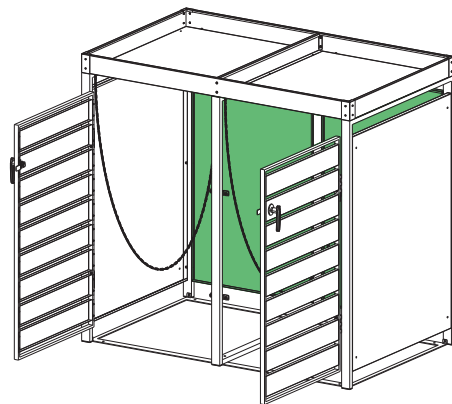

## Installation Guide

ECOBPCD – Bin Storage with Planter, Charcoal, Double

ECOBPWD – Bin Storage with Planter, Charcoal and Woodgrain, Double

<p>Ax1</p> 	<p>Bx1</p> 	<p>Cx1</p> 	<p>Dx1</p> 	<p>Ex2</p> 	
<p>Fx1</p> 	<p>Gx1</p> 	<p>Hx1</p> 	<p>Ix1</p> 	<p>Jx2</p> 	<p>Kx2</p> 
<p>Lx1</p> 	<p>Mx2</p> 	<p>Nx6</p> 	<p>Ox33</p>  <p>M4x10mm</p>	<p>Px4</p> 	<p>Qx30</p>  <p>M4x14mm</p>
<p>Rx6</p>  <p>M4x20mm</p>	<p>Sx4</p> 	<p>Tx1</p> 	<p>Ux4</p> 	<p>Vx6</p> 	<p>Wx1</p> 

If you want to connect another bin storage please use part P, R and S.

STEP 1

STEP 2

STEP 3

STEP 4

STEP 5

STEP 6

STEP 7