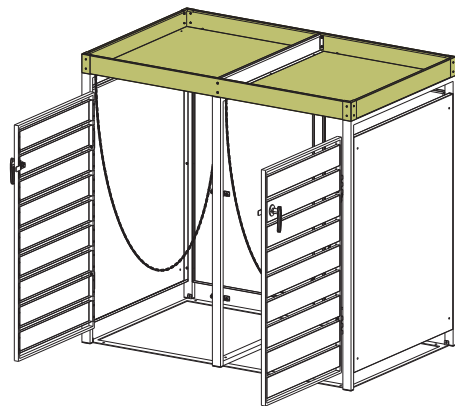

## Installation Guide

ECOBPCD – Bin Storage with Planter, Charcoal, Double

ECOBPWD – Bin Storage with Planter, Charcoal and Woodgrain, Double

<p>Ax1</p> 	<p>Bx1</p> 	<p>Cx1</p> 	<p>Dx1</p> 	<p>Ex2</p> 	
<p>Fx1</p> 	<p>Gx1</p> 	<p>Hx1</p> 	<p>Ix1</p> 	<p>Jx2</p> 	<p>Kx2</p> 
<p>Lx1</p> 	<p>Mx2</p> 	<p>Nx6</p> 	<p>Ox33</p>  <p>M4x10mm</p>	<p>Px4</p> 	<p>Qx30</p>  <p>M4x14mm</p>
<p>Rx6</p>  <p>M4x20mm</p>	<p>Sx4</p> 	<p>Tx1</p> 	<p>Ux4</p> 	<p>Vx6</p> 	<p>Wx1</p> 

If you want to connect another bin storage please use part P, R and S.

STEP 1

STEP 2

STEP 3

STEP 4

STEP 5

STEP 6

STEP 7