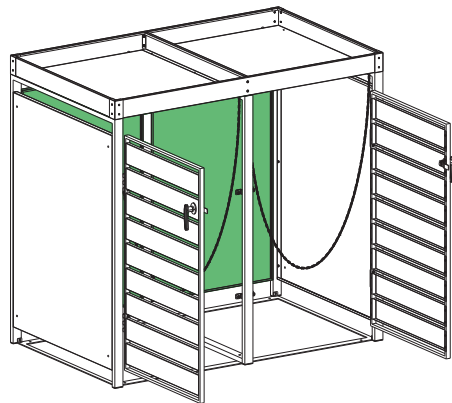

## Installation Guide

ECOBPCD – Bin Storage with Planter, Charcoal, Double

ECOBPWD – Bin Storage with Planter, Charcoal and Woodgrain, Double

<p>Ax1</p> 	<p>Bx1</p> 	<p>Cx1</p> 	<p>Dx1</p> 	<p>Ex2</p> 	
<p>Fx1</p> 	<p>Gx1</p> 	<p>Hx1</p> 	<p>Ix1</p> 	<p>Jx2</p> 	<p>Kx2</p> 
<p>Lx1</p> 	<p>Mx2</p> 	<p>Nx6</p> 	<p>Ox33</p>  <p>M4x10mm</p>	<p>Px4</p> 	<p>Qx30</p>  <p>M4x14mm</p>
<p>Rx6</p>  <p>M4x20mm</p>	<p>Sx4</p> 	<p>Tx1</p> 	<p>Ux4</p> 	<p>Vx6</p> 	<p>Wx1</p> 

If you want to connect another bin storage please use part P, R and S.

STEP 1

STEP 2

STEP 3

STEP 4

STEP 5

STEP 6

STEP 7