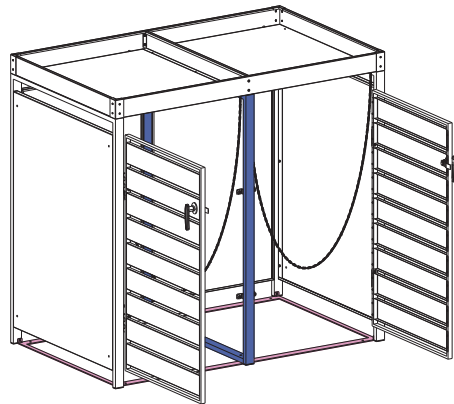

## Installation Guide

ECOBPCD – Bin Storage with Planter, Charcoal, Double

ECOBPWD – Bin Storage with Planter, Charcoal and Woodgrain, Double

<p>Ax1</p> 	<p>Bx1</p> 	<p>Cx1</p> 	<p>Dx1</p> 	<p>Ex2</p> 	
<p>Fx1</p> 	<p>Gx1</p> 	<p>Hx1</p> 	<p>Ix1</p> 	<p>Jx2</p> 	<p>Kx2</p> 
<p>Lx1</p> 	<p>Mx2</p> 	<p>Nx6</p> 	<p>Ox33</p>  <p>M4x10mm</p>	<p>Px4</p> 	<p>Qx30</p>  <p>M4x14mm</p>
<p>Rx6</p>  <p>M4x20mm</p>	<p>Sx4</p> 	<p>Tx1</p> 	<p>Ux4</p> 	<p>Vx6</p> 	<p>Wx1</p> 

If you want to connect another bin storage please use part P, R and S.

STEP 1

STEP 2

STEP 3

STEP 4

STEP 5

STEP 6

STEP 7