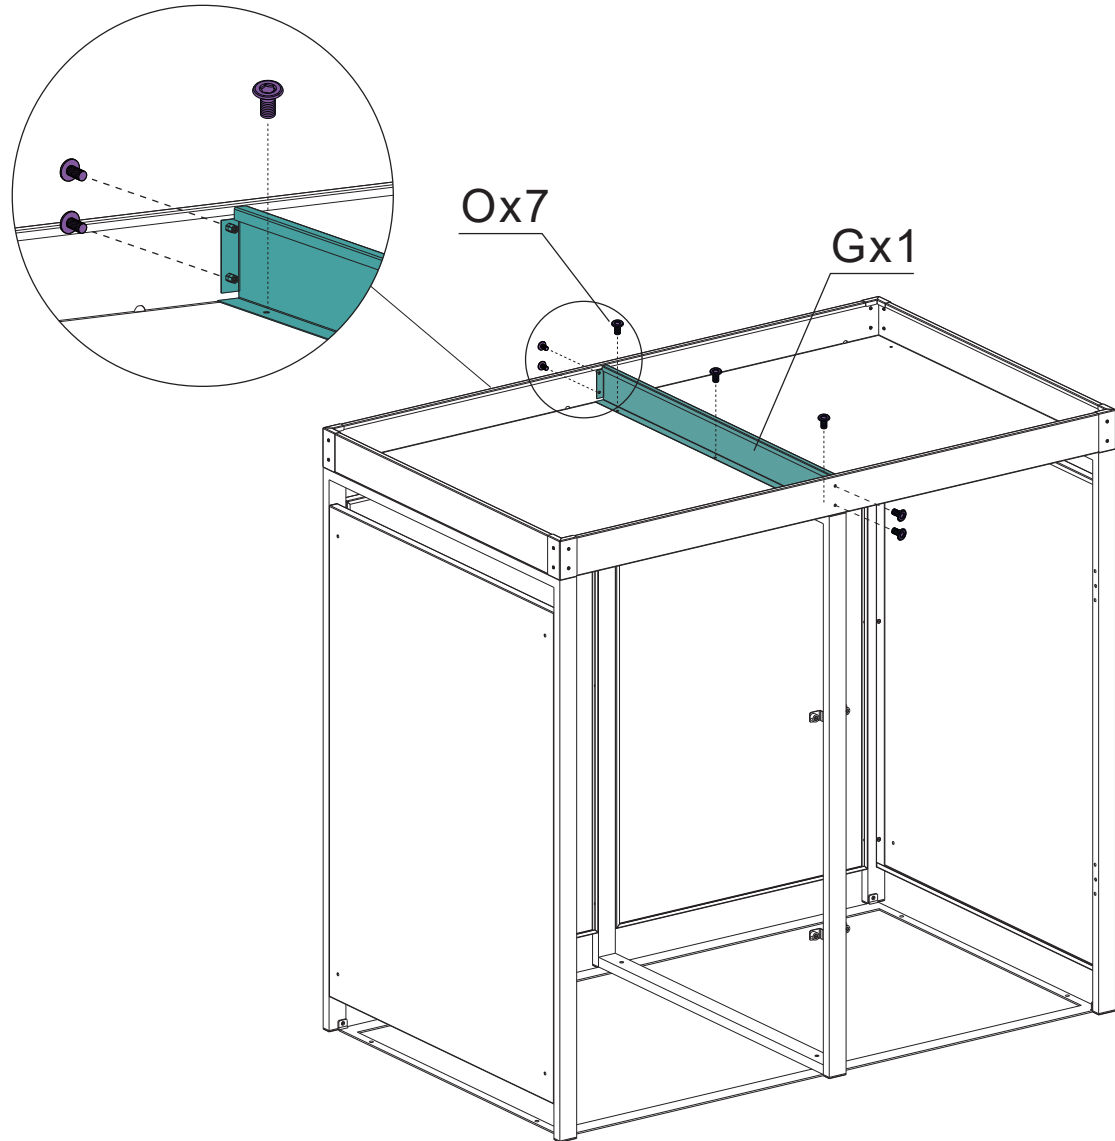

## Installation Guide

ECOBPCD – Bin Storage with Planter, Charcoal, Double

ECOBPWD – Bin Storage with Planter, Charcoal and Woodgrain, Double

<p>Ax1</p> 	<p>Bx1</p> 	<p>Cx1</p> 	<p>Dx1</p> 	<p>Ex2</p> 	
<p>Fx1</p> 	<p>Gx1</p> 	<p>Hx1</p> 	<p>Ix1</p> 	<p>Jx2</p> 	<p>Kx2</p> 
<p>Lx1</p> 	<p>Mx2</p> 	<p>Nx6</p> 	<p>Ox33</p>  <p>M4x10mm</p>	<p>Px4</p> 	<p>Qx30</p>  <p>M4x14mm</p>
<p>Rx6</p>  <p>M4x20mm</p>	<p>Sx4</p> 	<p>Tx1</p> 	<p>Ux4</p> 	<p>Vx6</p> 	<p>Wx1</p> 

If you want to connect another bin storage please use part P, R and S.

STEP 1

STEP 2

STEP 3

STEP 4

STEP 5

STEP 6

STEP 7