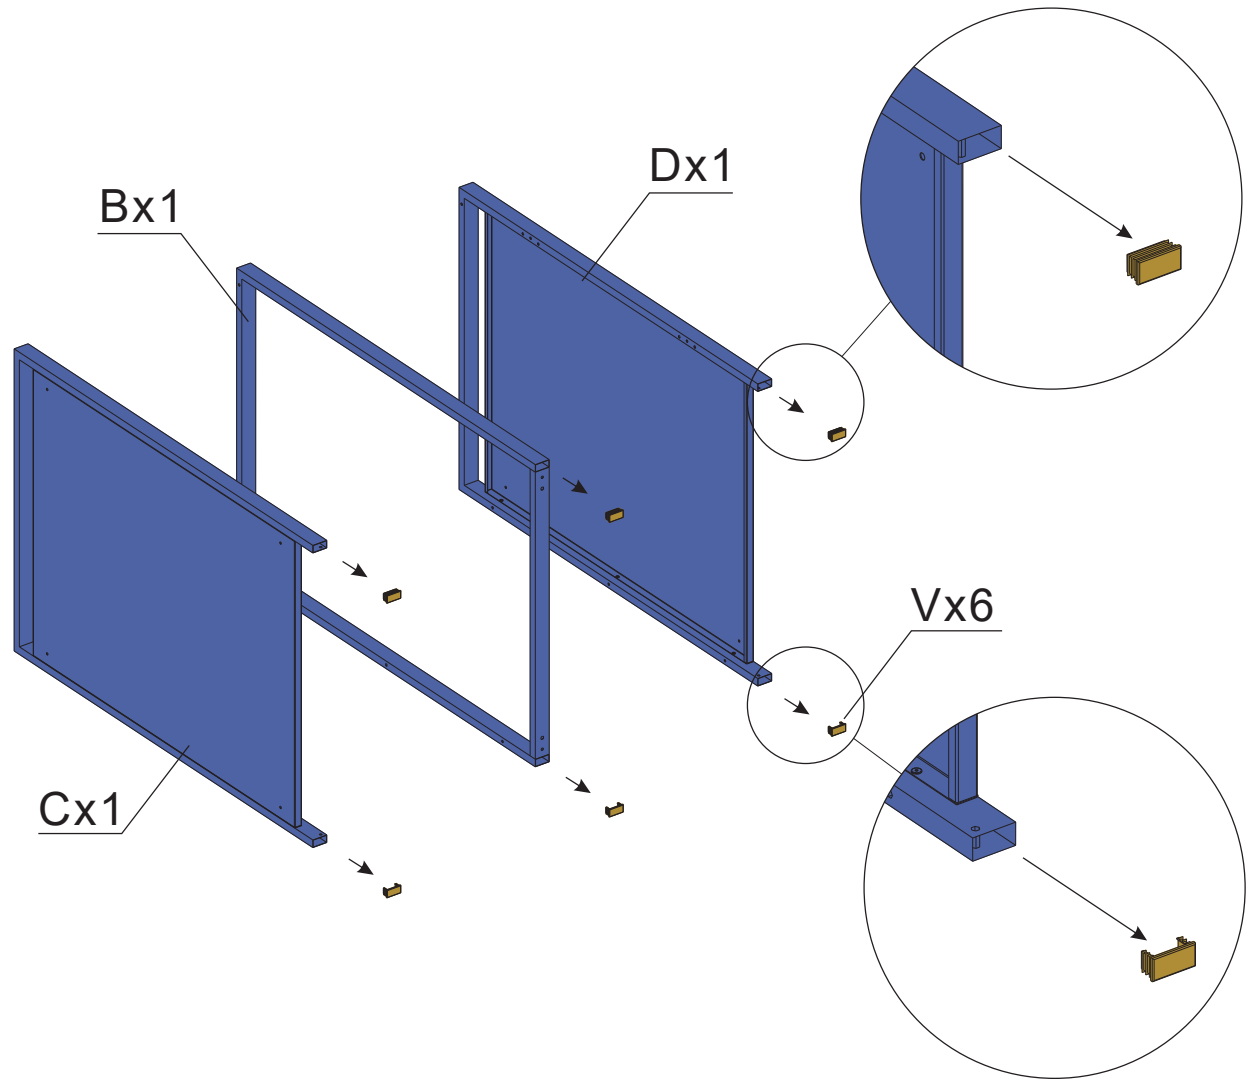

## Installation Guide

ECOBPCD – Bin Storage with Planter, Charcoal, Double

ECOBPWD – Bin Storage with Planter, Charcoal and Woodgrain, Double

<p>Ax1</p> 	<p>Bx1</p> 	<p>Cx1</p> 	<p>Dx1</p> 	<p>Ex2</p> 	
<p>Fx1</p> 	<p>Gx1</p> 	<p>Hx1</p> 	<p>Ix1</p> 	<p>Jx2</p> 	<p>Kx2</p> 
<p>Lx1</p> 	<p>Mx2</p> 	<p>Nx6</p> 	<p>Ox33</p>  <p>M4x10mm</p>	<p>Px4</p> 	<p>Qx30</p>  <p>M4x14mm</p>
<p>Rx6</p>  <p>M4x20mm</p>	<p>Sx4</p> 	<p>Tx1</p> 	<p>Ux4</p> 	<p>Vx6</p> 	<p>Wx1</p> 

If you want to connect another bin storage please use part P, R and S.

STEP 1

STEP 2

STEP 3

STEP 4

STEP 5

STEP 6

STEP 7